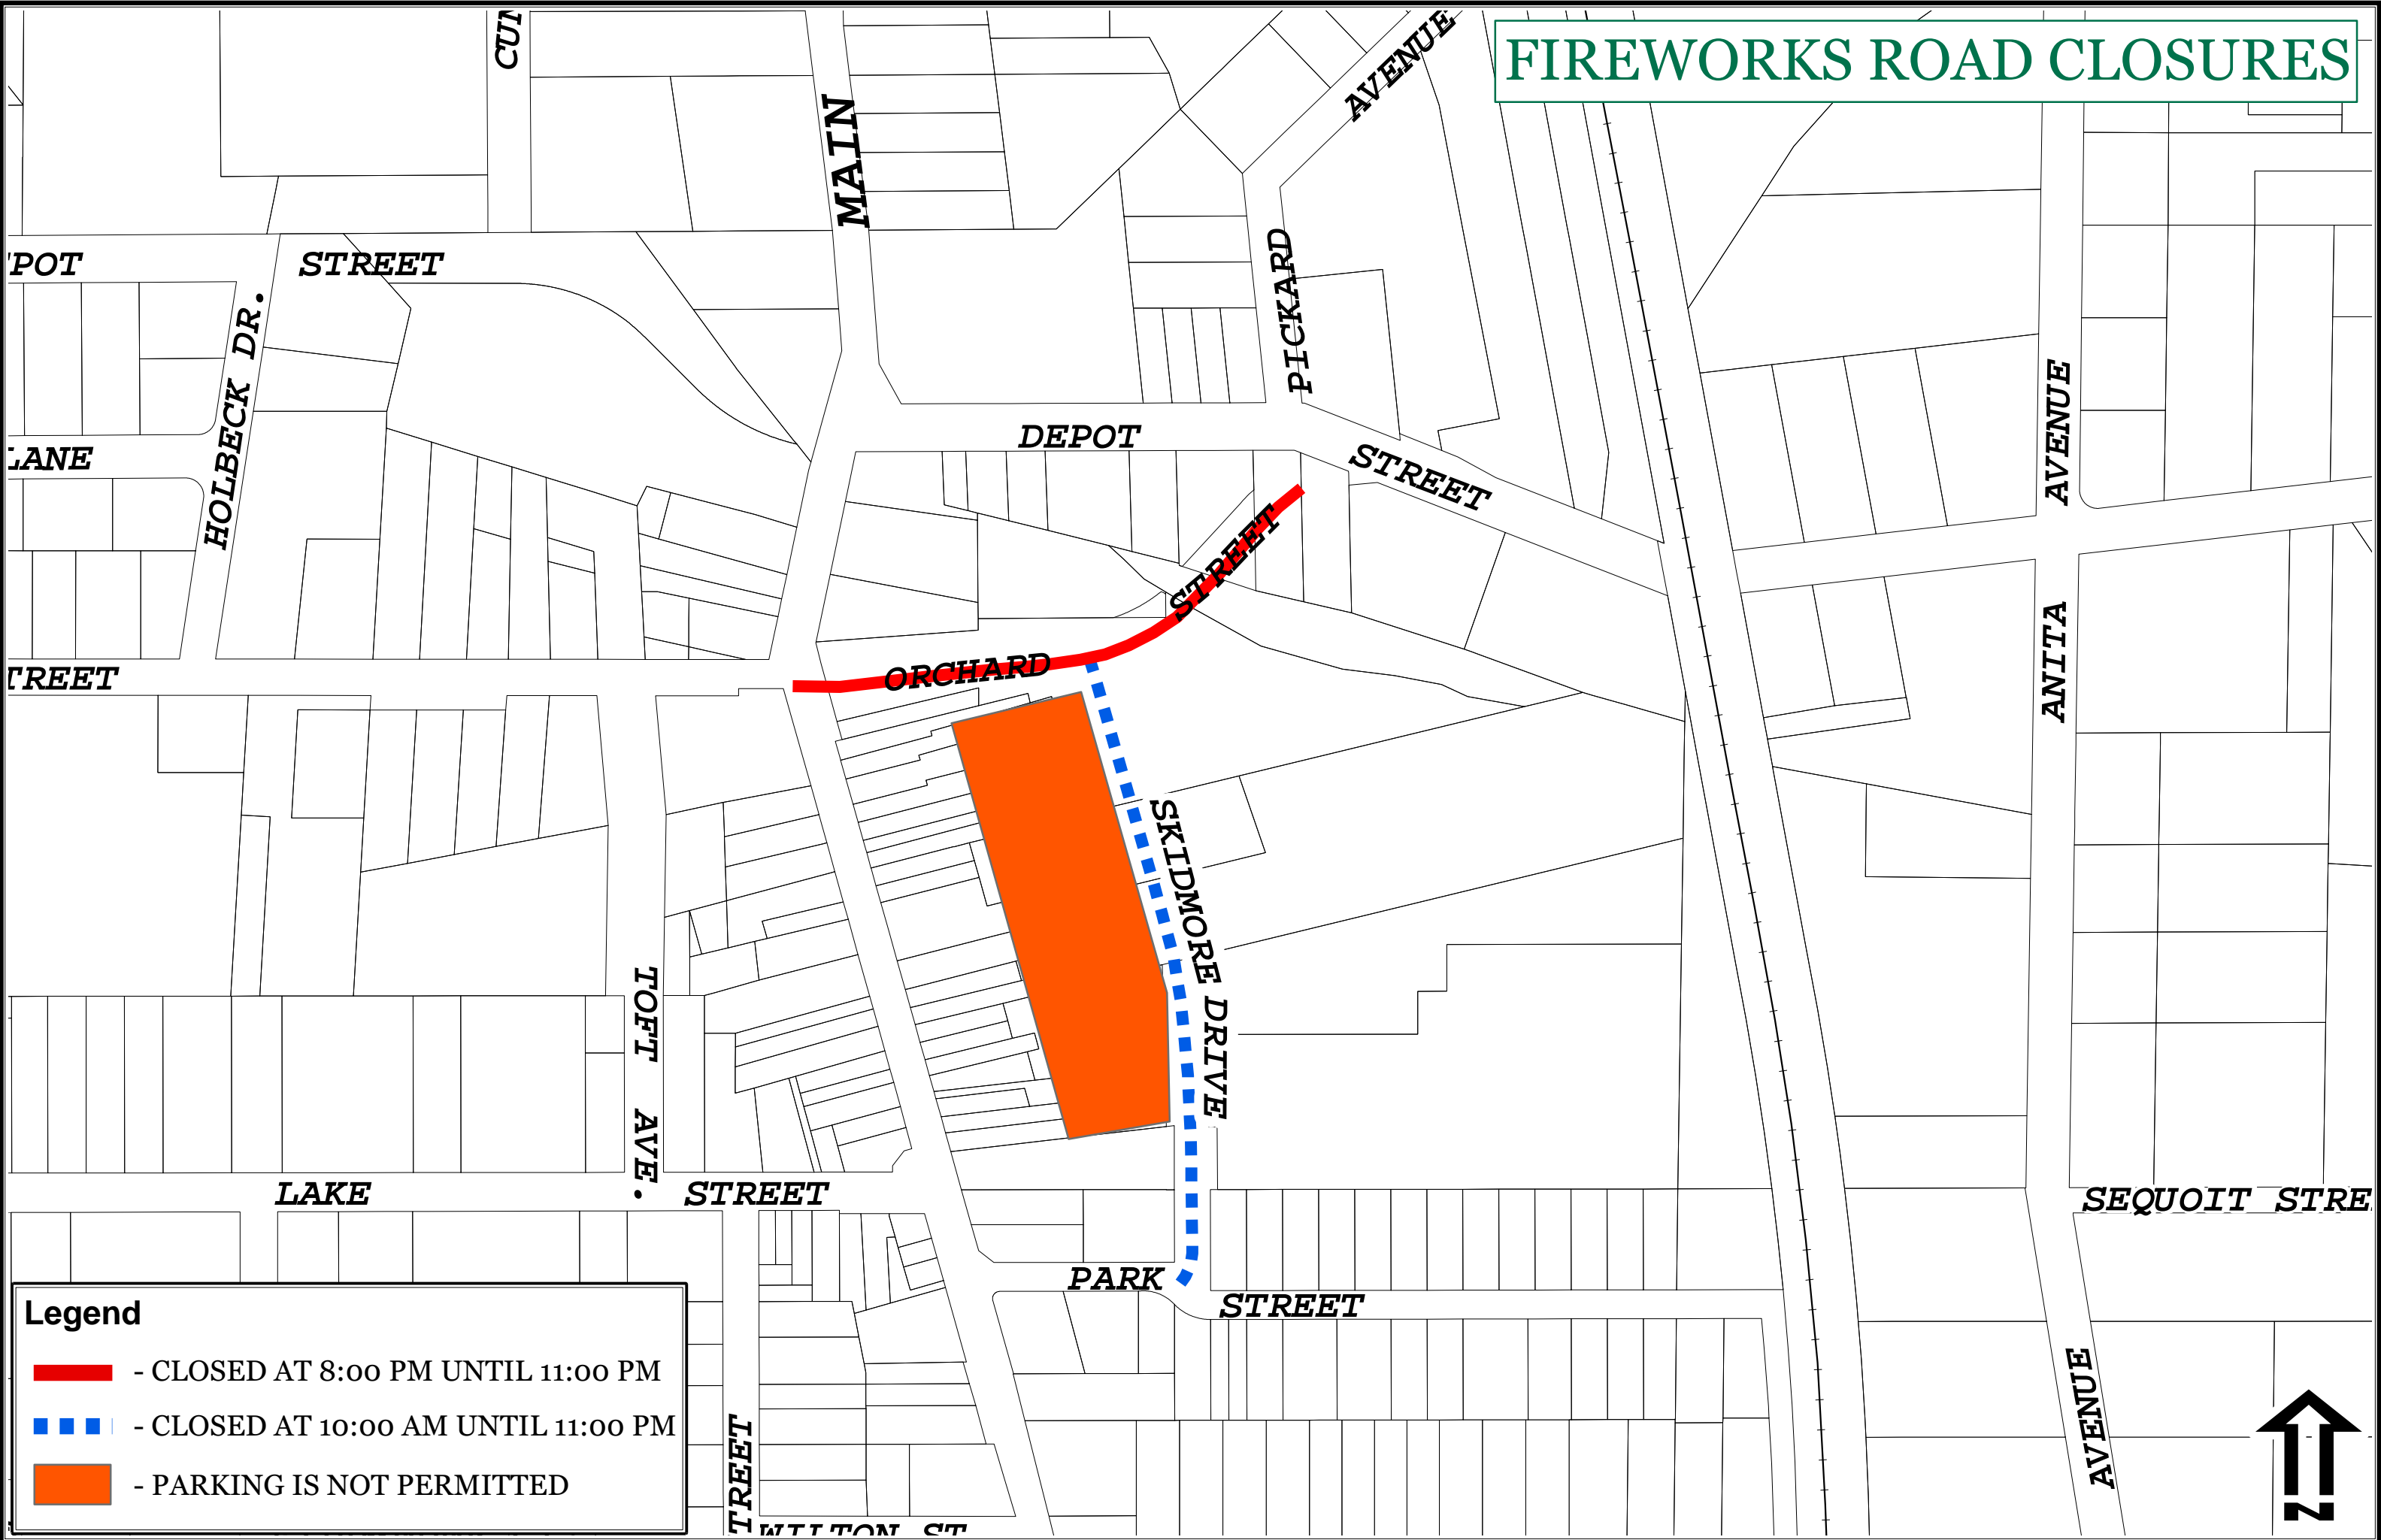

# FIREWORKS ROAD CLOSURES

**Legend**

-  - CLOSED AT 8:00 PM UNTIL 11:00 PM
-  - CLOSED AT 10:00 AM UNTIL 11:00 PM
-  - PARKING IS NOT PERMITTED