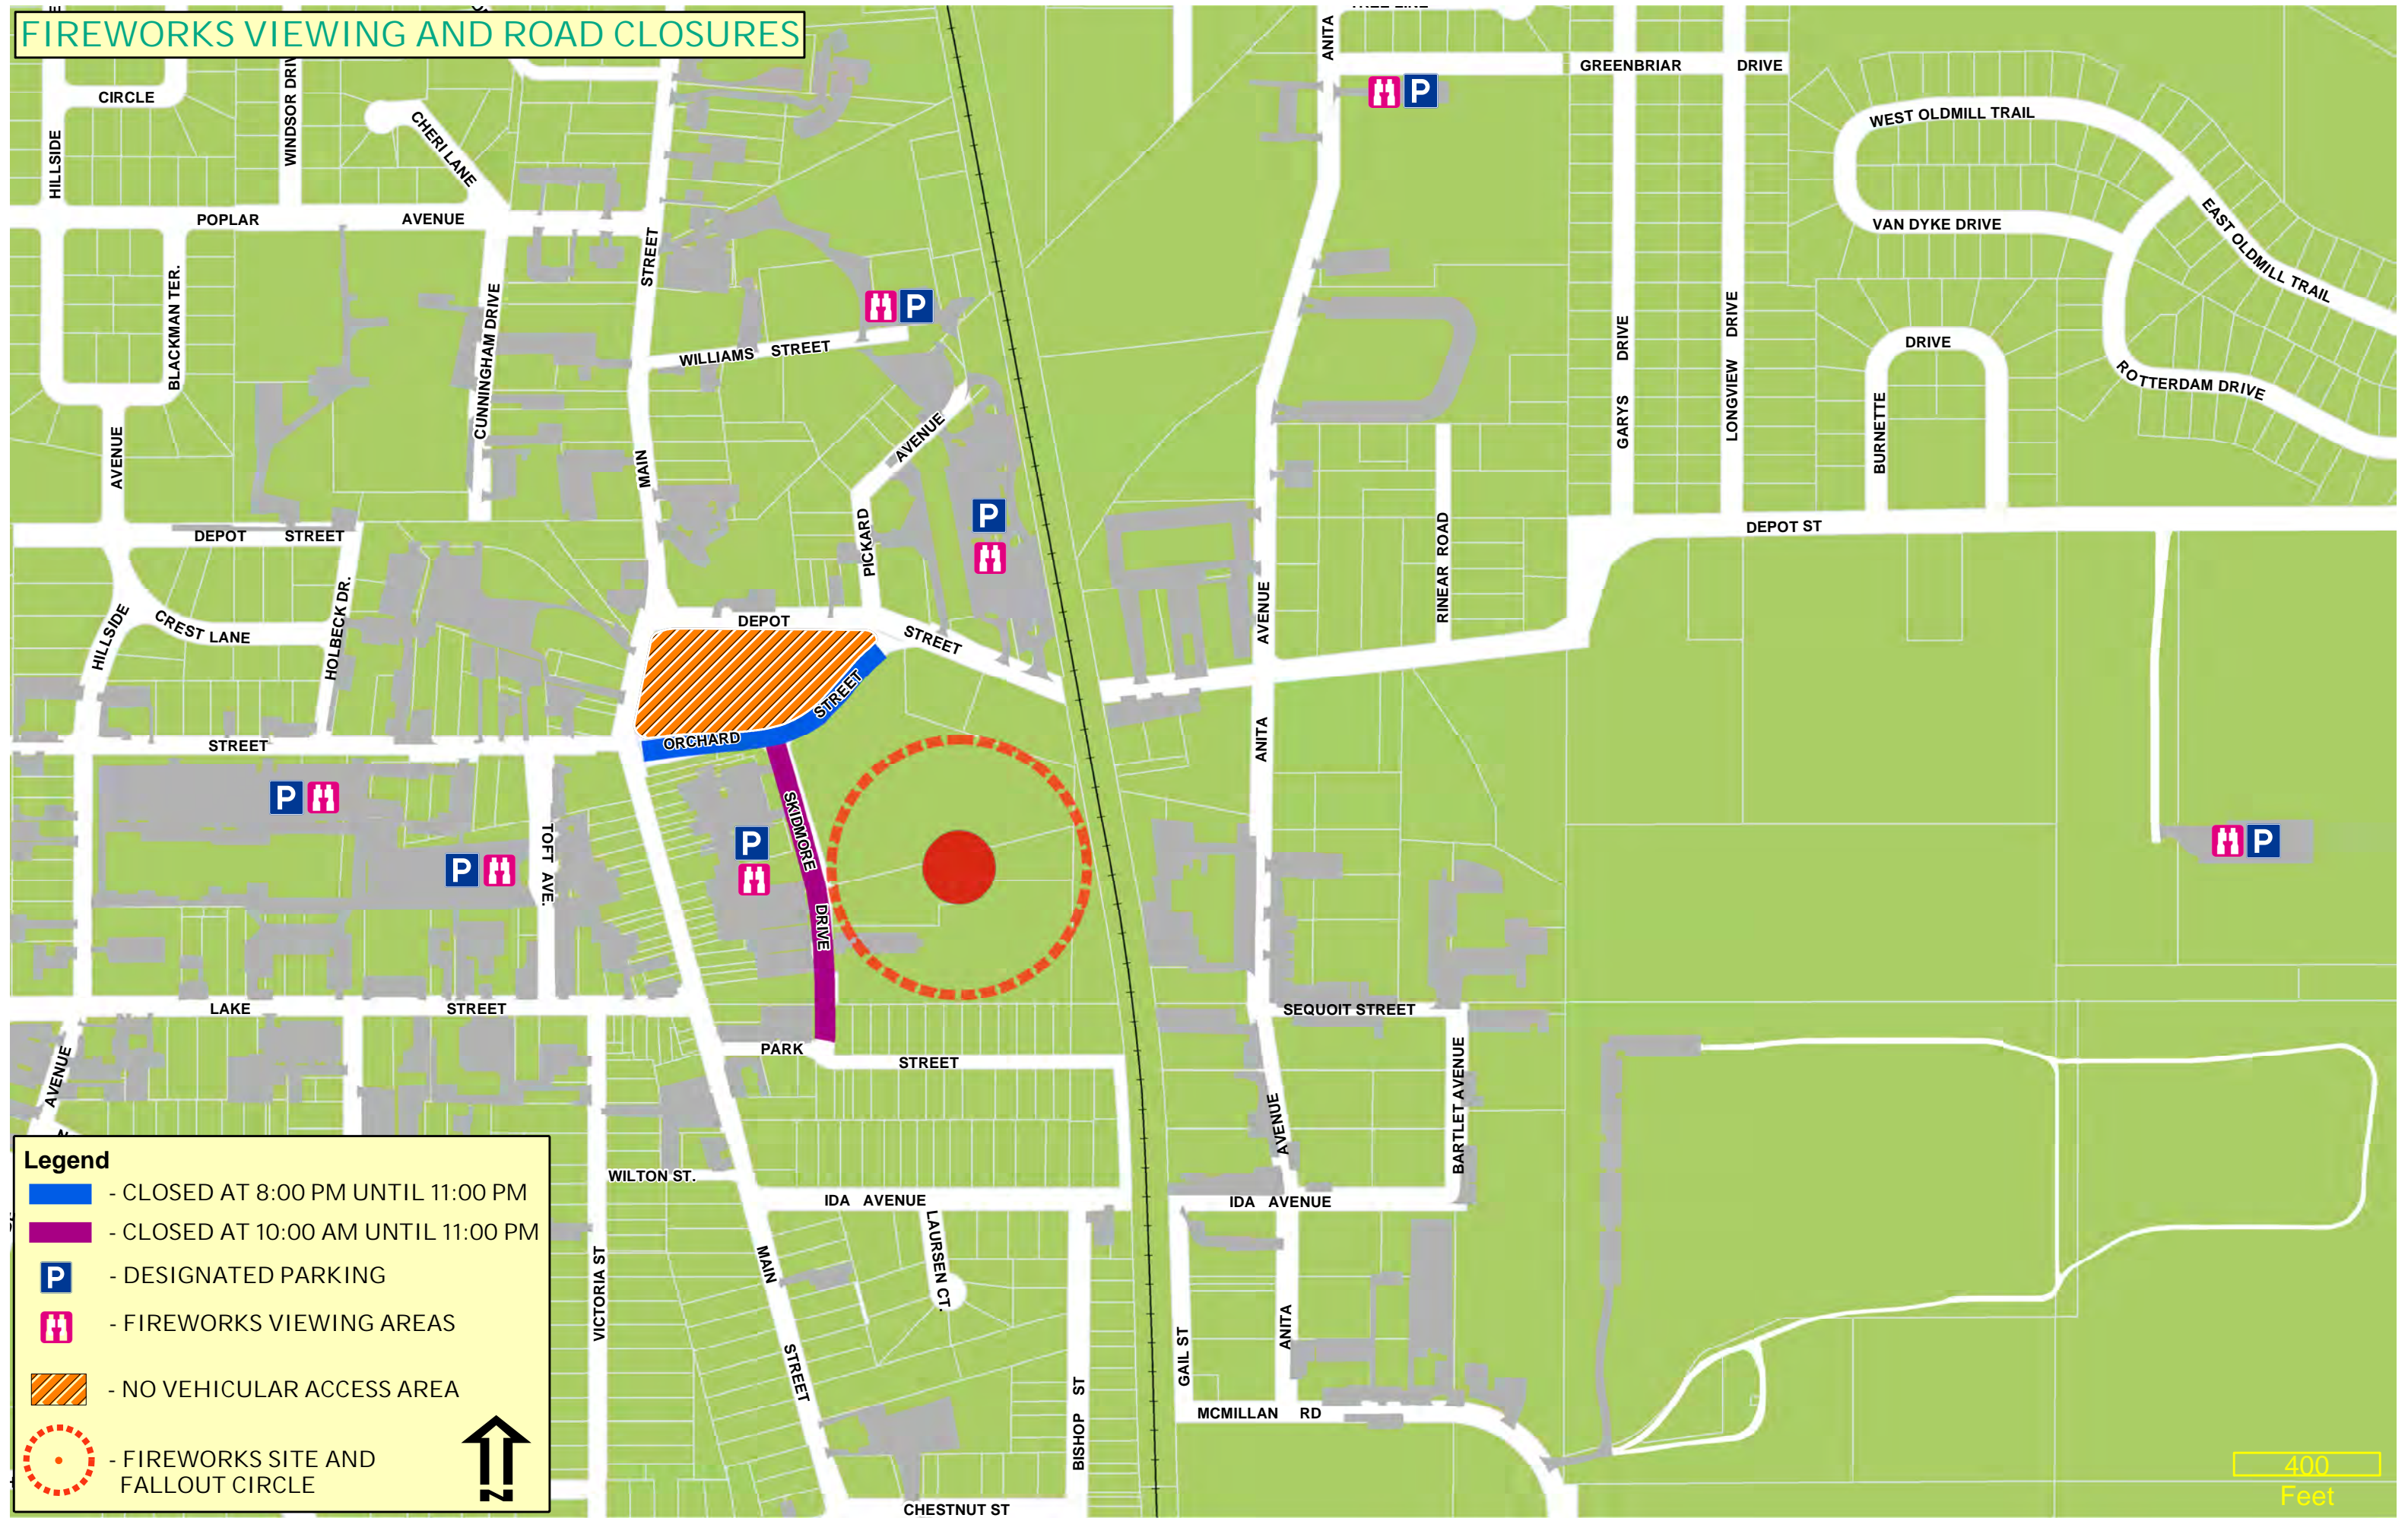

FIREWORKS VIEWING AND ROAD CLOSURES

Legend

-  - CLOSED AT 8:00 PM UNTIL 11:00 PM
-  - CLOSED AT 10:00 AM UNTIL 11:00 PM
-  - DESIGNATED PARKING
-  - FIREWORKS VIEWING AREAS
-  - NO VEHICULAR ACCESS AREA
-  - FIREWORKS SITE AND FALLOUT CIRCLE

400 Feet