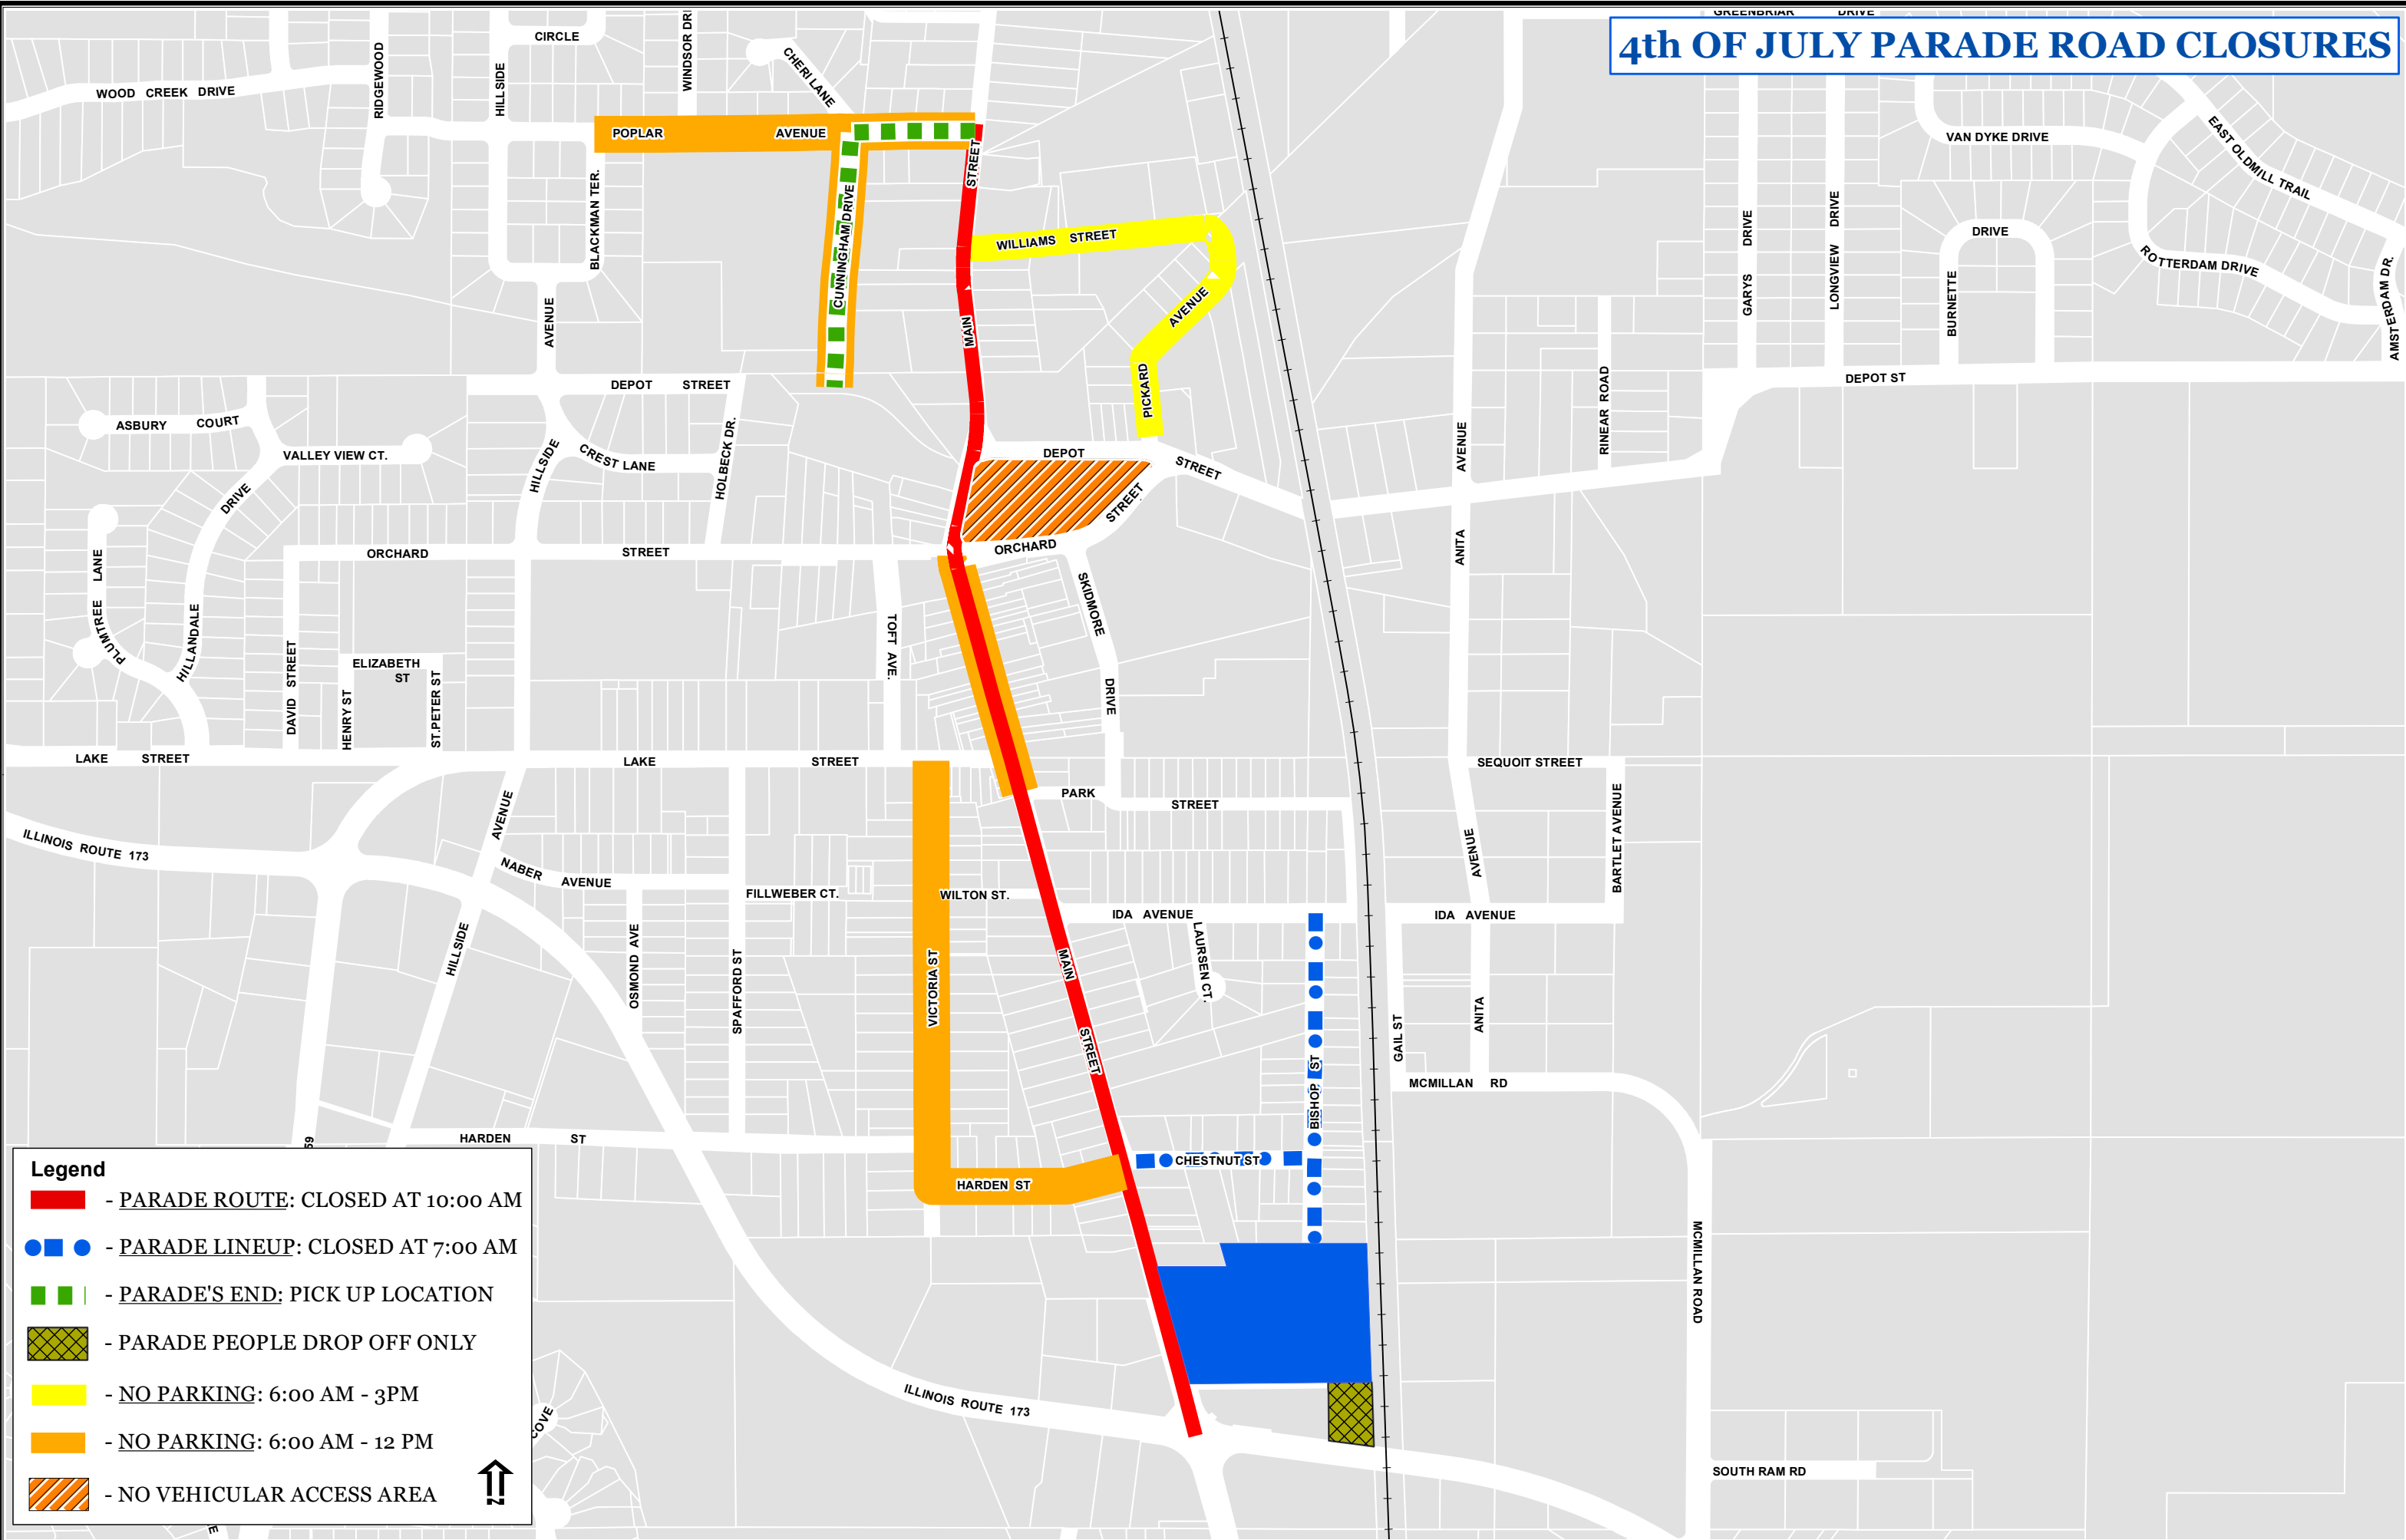

4th OF JULY PARADE ROAD CLOSURES

Legend

-  - **PARADE ROUTE:** CLOSED AT 10:00 AM
-  - **PARADE LINEUP:** CLOSED AT 7:00 AM
-  - **PARADE'S END:** PICK UP LOCATION
-  - **PARADE PEOPLE DROP OFF ONLY**
-  - **NO PARKING:** 6:00 AM - 3PM
-  - **NO PARKING:** 6:00 AM - 12 PM
-  - **NO VEHICULAR ACCESS AREA**