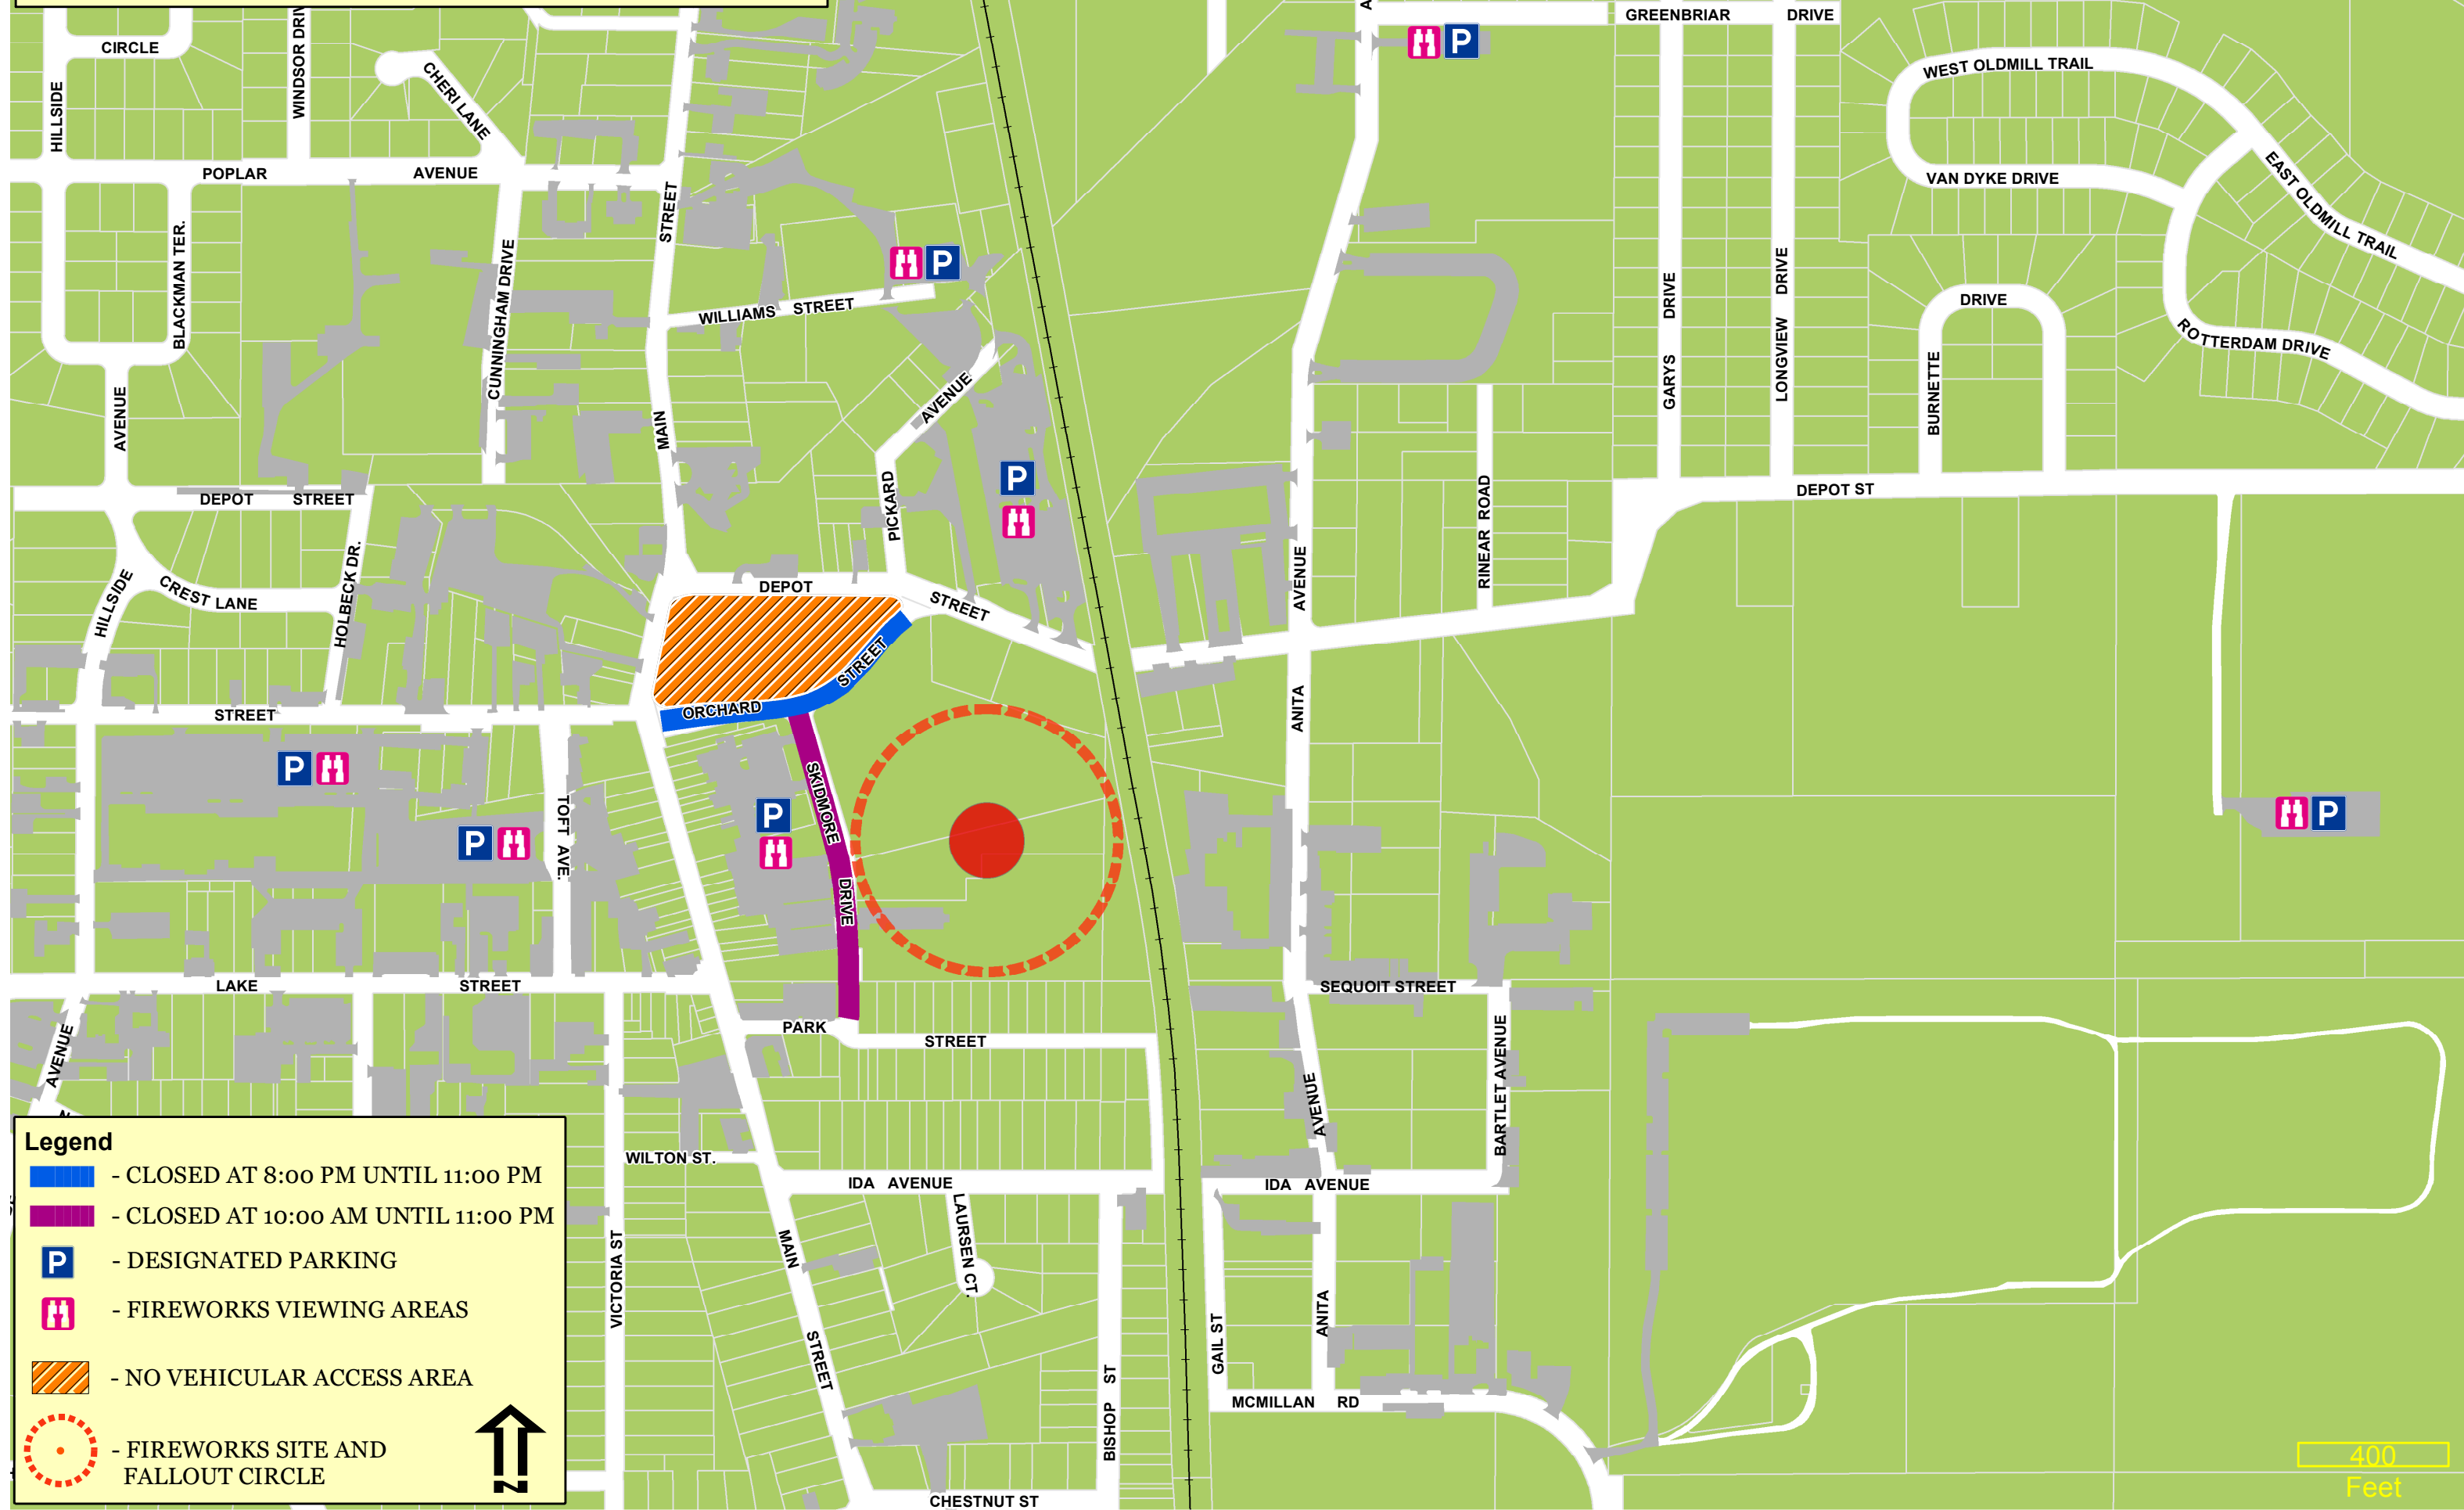

# FIREWORKS VIEWING AND ROAD CLOSURES

**Legend**

-  - CLOSED AT 8:00 PM UNTIL 11:00 PM
-  - CLOSED AT 10:00 AM UNTIL 11:00 PM
-  - DESIGNATED PARKING
-  - FIREWORKS VIEWING AREAS
-  - NO VEHICULAR ACCESS AREA
-  - FIREWORKS SITE AND FALLOUT CIRCLE

↑  
N

400  
Feet