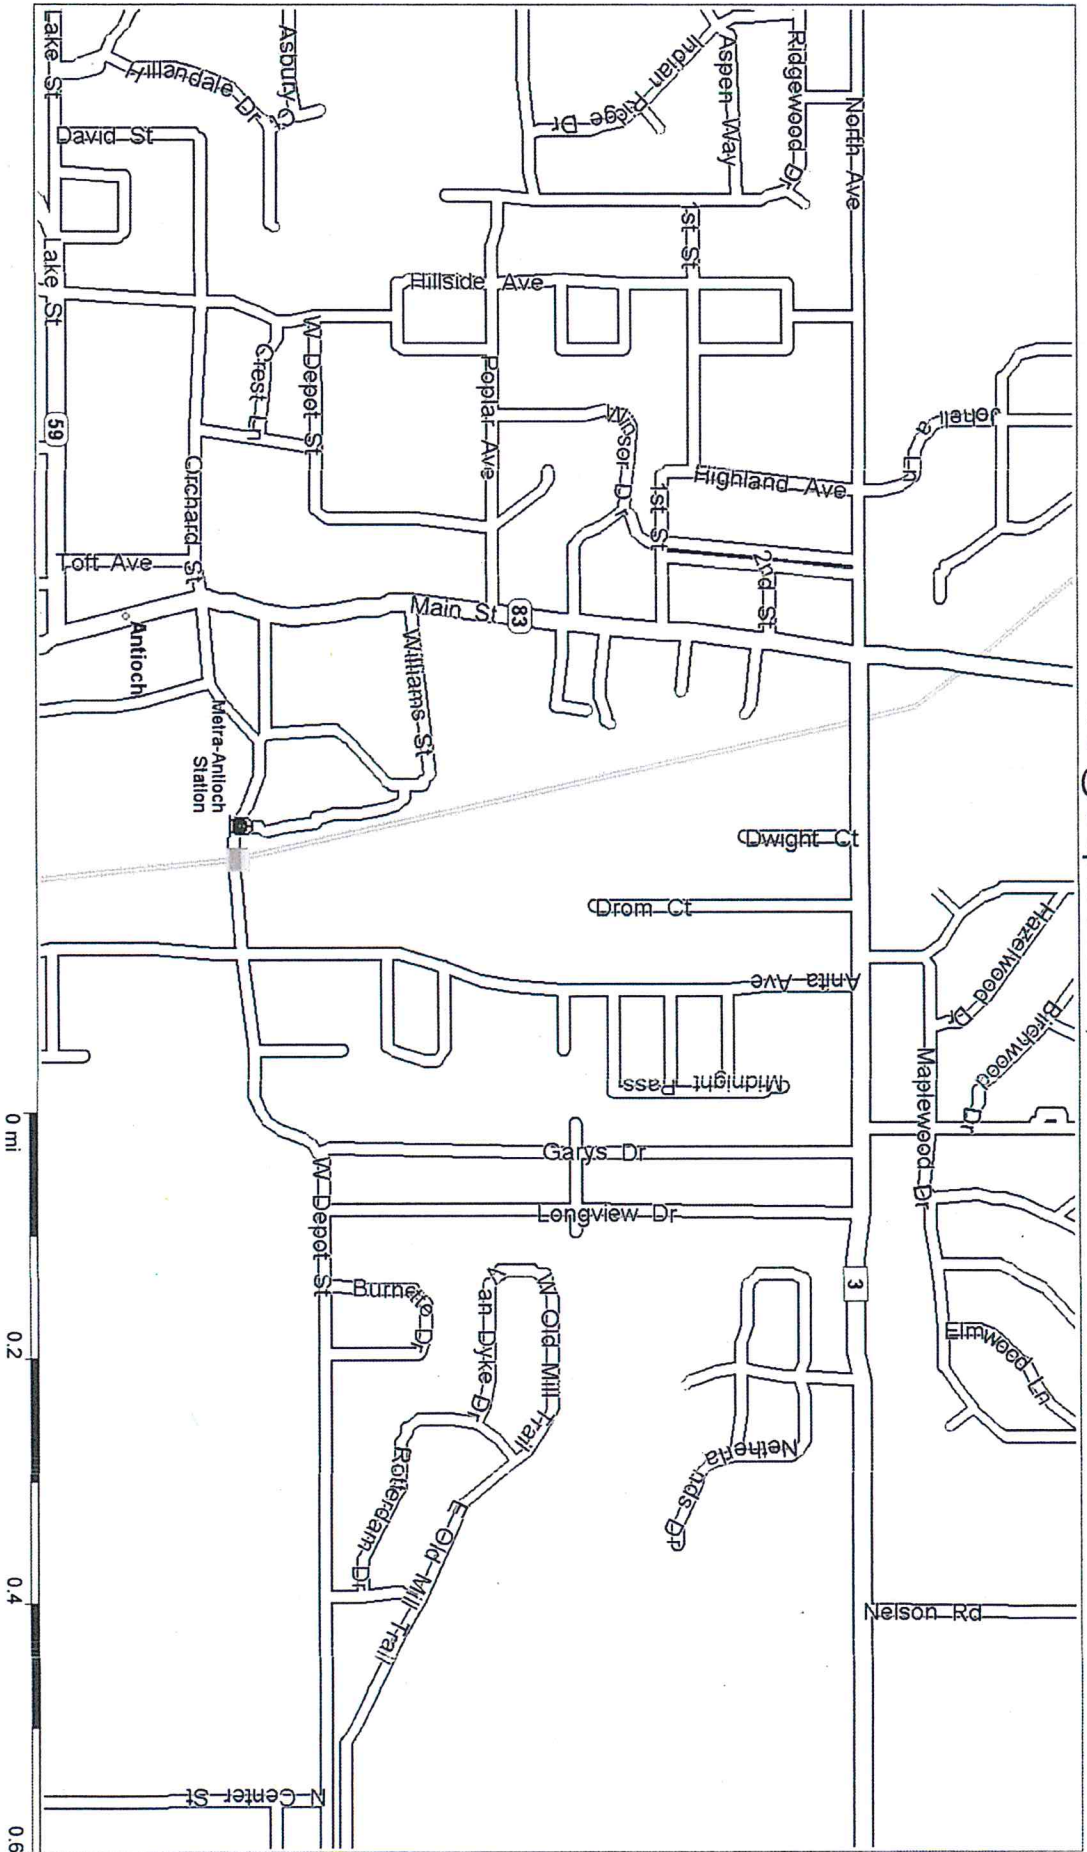

WC @ Depot St RXR, Antioch

Copyright © and (P) 1988-2012 Microsoft Corporation and/or its suppliers. All rights reserved. <http://www.microsoft.com/streets/>
 Certain mapping and direction data © 2012 NAVTEQ. All rights reserved. The Data for areas of Canada includes information taken with permission from Canadian authorities, including: © Her Majesty the Queen in Right of Canada. © Queen's Printer for Ontario. NAVTEQ and NAVTEQ ON BOARD are trademarks of NAVTEQ. © 2012 Tele Atlas North America, Inc. All rights reserved. Tele Atlas and Tele Atlas North America are trademarks of Tele Atlas, Inc. © 2012 by Applied Geographic Solutions. All rights reserved. Portions © Copyright 2012 by Woodall Publications Corp. All rights reserved.

Bechtold St

17

5

9

17

7

6/10/1

5

6

WCA
DEPOT ST RR
AUTIOCH

North Ave

12

12

7

8

6

7

6

5

17

10/13

5

7

North Ave